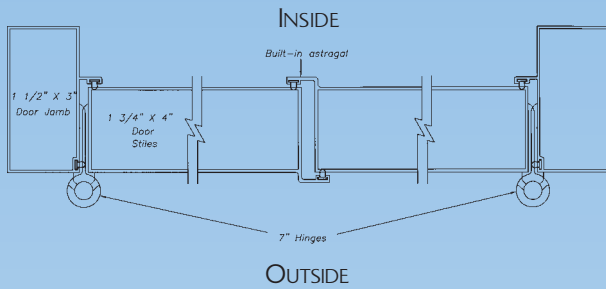

TOP VIEW OUTSWING

MINIMUM & MAXIMUM SIZES		
	MINIMUM	MAXIMUM
SINGLE DOOR (6'0")	26 x 95 3/4	37 1/2 x 95 3/4
DOUBLE DOOR (8'0")	48 x 95 3/4	71 3/4 x 95 3/4
SIDE LITE WIDTH	9 1/2	36

COLONIAL LITE CONFIGURATIONS

3'0" x 6'8"

37 1/2"

57 1/2"

74"

91 1/2"

5'0" x 6'8"

59 3/4"

82"