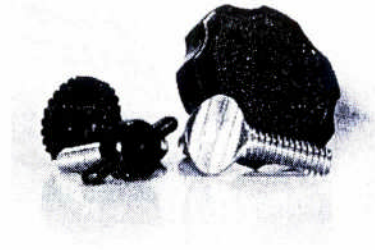

Thumb Screws

Please call for sizes and materials not listed.

Additional knobbed head sizes available by special order.

*Please specify material in space provided.

Materials Key: Z=carbon steel zinc S=18-8 Stainless Steel

*Please specify material in space provided.

Materials Key: Z=carbon steel zinc S=18-8 Stainless Steel N=Nylon

For plastic knobs, specify B for Black or W for White

ITEM #	SIZE	TYPICALLY STOCKED ITEMS/ NOTES
*/6C75MTPKB	6-32 X 3/4"	18-8 SS WITH PLASTIC KNOB, BLACK ONLY
*/6C125MTPK	6-32 X 1-1/4"	18-8 SS WITH WHITE OR BLACK PLASTIC KNOBS
*10C50MTP	10-24 X 1/2"	ZINC PLATED STEEL
*10C75MTP	10-24 X 3/4"	NYLON
*/10C75MTPK	10-24 X 3/4"	18-8 SS WITH WHITE OR BLACK PLASTIC KNOBS
*10C125MTP	10-24 X 1-1/4"	ZINC PLATED STEEL
*25C50MTP	1/4-20 X 1/2"	ZINC PLATED STEEL
*25C62MTP	1/4-20 X 5/8"	ZINC PLATED STEEL
*25C75MTP	1/4-20 X 3/4"	18-8 SS, ZINC PLATED STEEL
*/25C75MTPK	1/4-20 X 3/4"	18-8 SS WITH WHITE OR BLACK PLASTIC KNOBS
*25C100MTP	1/4-20 X 1"	ZINC PLATED STEEL
*/25C100MTPK	1/4-20 X 1"	18-8 SS WITH WHITE OR BLACK PLASTIC KNOBS
*25C125MTP	1/4-20 X 1-1/4"	ZINC PLATED STEEL
*25C150MTP	1/4-20 X 1-1/2"	ZINC PLATED STEEL
*25C200MTP	1/4-20 X 2"	ZINC PLATED STEEL
*25C300MTP	1/4-20 X 3"	ZINC PLATED STEEL
*31C100MTP	5/16-18 X 1"	ZINC PLATED STEEL
*/31C100MTPK	5/16-18 X 1"	18-8 SS WITH WHITE OR BLACK PLASTIC KNOBS
*31C200MTP	5/16-18 X 2"	ZINC PLATED STEEL
*37C75MTPN	3/8-16 X 3/4"	NYLON THUMB SCREW, WITH SHOULDER